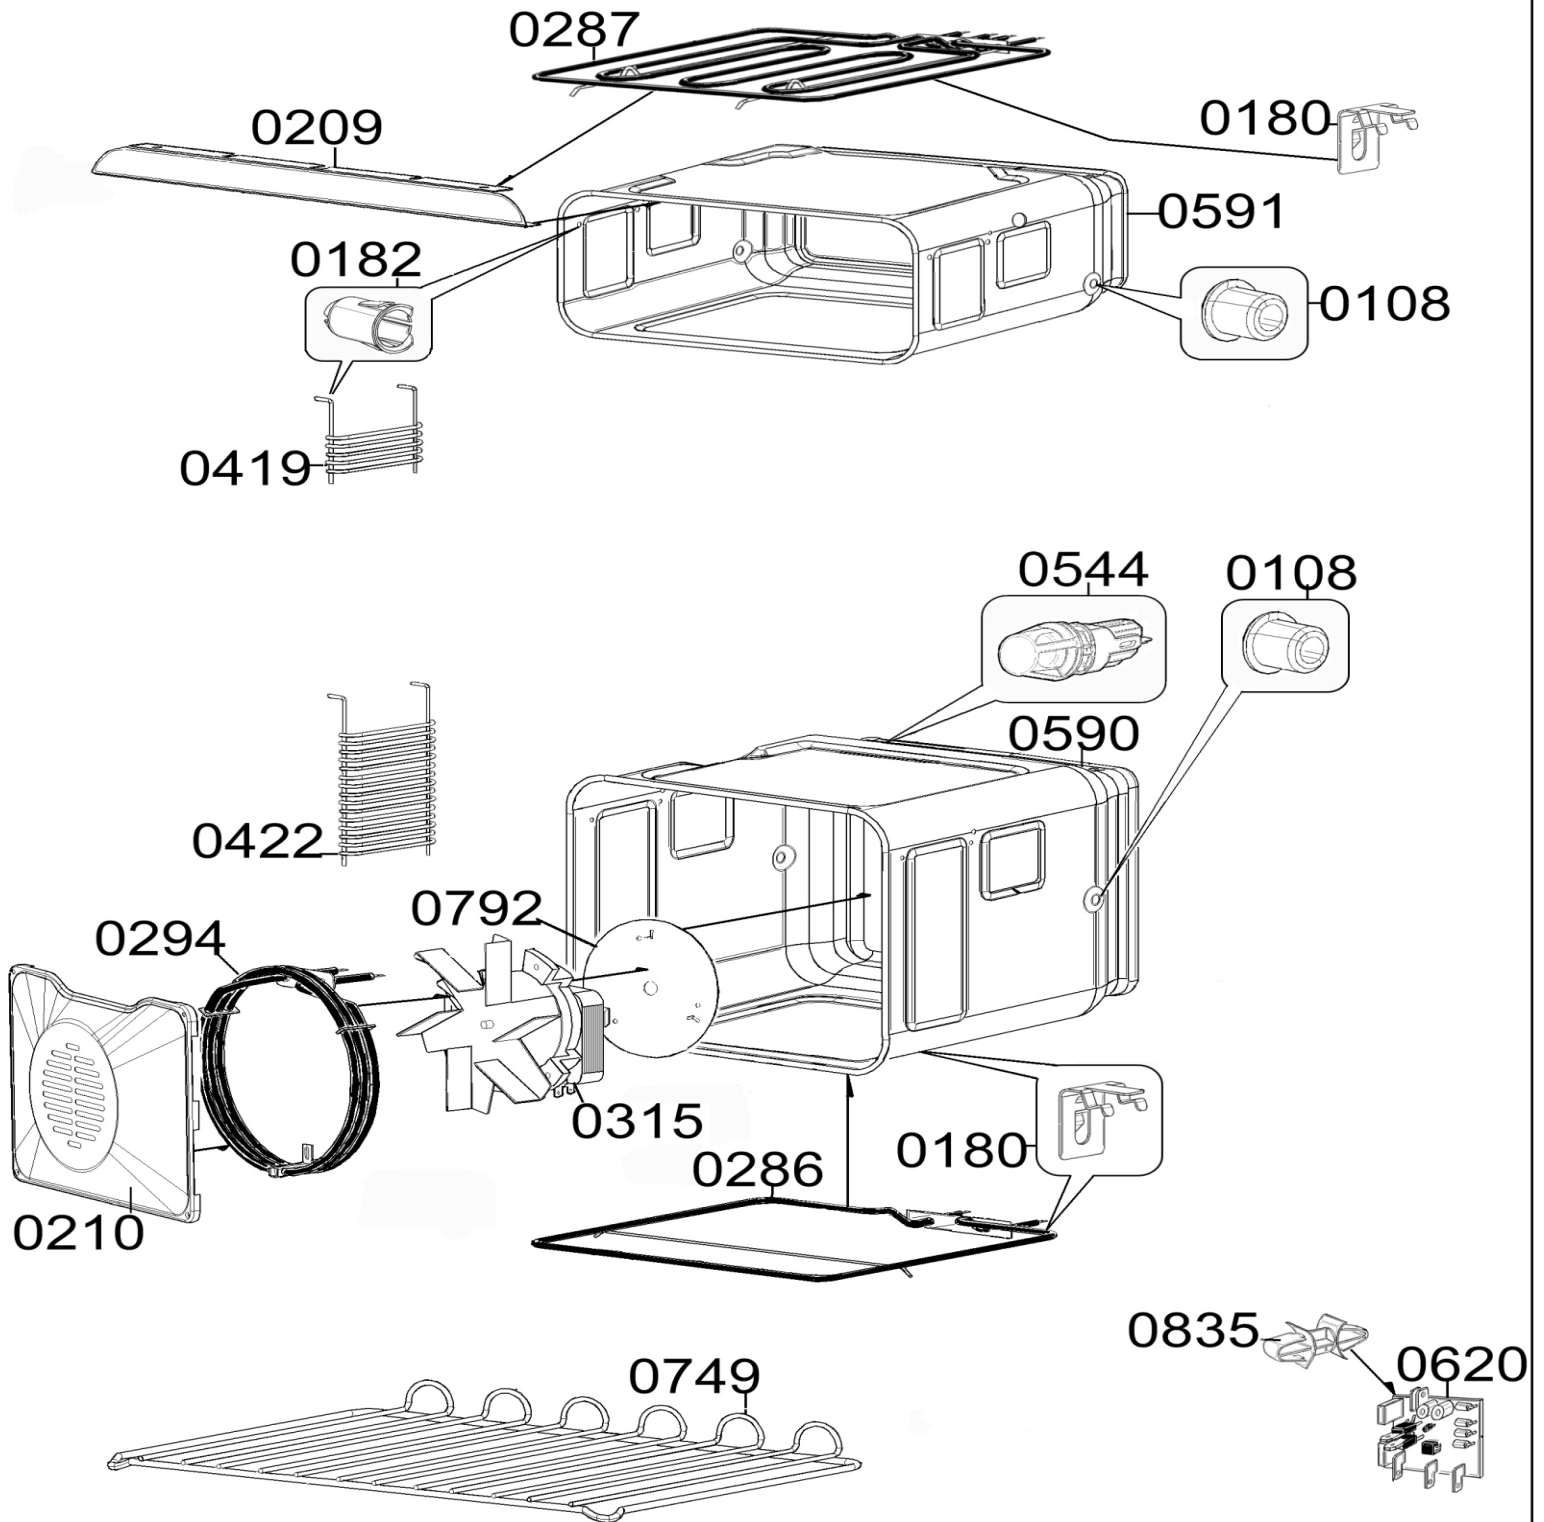

EUROLEC 720EL Stainless Steel | Issue Date: 21 - JULY - 2003

BUILT-IN CAVITY & OVEN COMPONENTS EV 0029